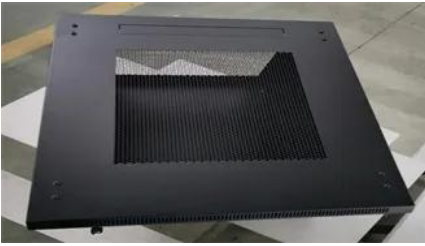

Combines high-voltage lithium battery packs, BMS, fire protection, power distribution, and cooling into a single, modular outdoor cabinet. Uses LiFePO4 batteries with high thermal stability,

200kwh Outdoor Integrated Energy Storage

Stay informed about the latest developments in communication cabinet manufacturing, battery storage solutions, power system design, IP rating standards, and industrial cabinet solutions for African

[West Seattle Blog , REPORT #2: West Seattle protest march.](#)

8 Replies to "REPORT #2: West Seattle protest march, planned weeks ago, affected by new Minnesota violence hours earlier"

West Seattle Blog

West Seattle Water Taxi - Regular West Seattle service, winter schedule through April 10.
Washington State Ferries - Check WSF's alert page for any changes to the 3-boat schedule.

[West Seattle Blog , West Seattle Junction Cocoa and Coat Drive](#)

WEST SEATTLE FARMERS' MARKET: Open as usual in its regular spot on California between Oregon and Alaska, 10 am-2 pm, now in almost-winter produce season - roots, greens,

West Seattle Blog , Traffic Cameras