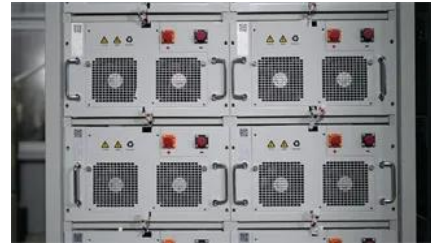

[All-in-One Energy Storage Cabinet & BESS Cabinets , Modular.](#)

Featuring lithium-ion batteries, integrated thermal management, and smart BMS technology, these cabinets are perfect for grid-tied, off-grid, and microgrid applications. Explore reliable, and IEC