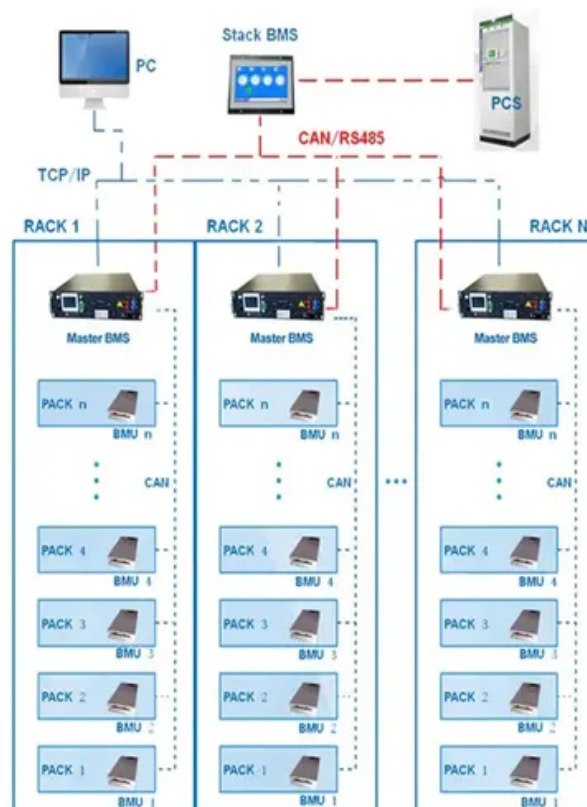

What equipment does the power energy storage system have

BMS Wiring Diagram

Overview

Electricity can be stored directly for a short time in capacitors, somewhat longer electrochemically in , and much longer chemically (e.g. hydrogen), mechanically (e.g. pumped hydropower) or as heat. The first pumped hydroelectricity was constructed at the end of the 19th century around in Italy, Austria, and Switzerland. The technique rapidly expanded during the 1960s to 1980s .