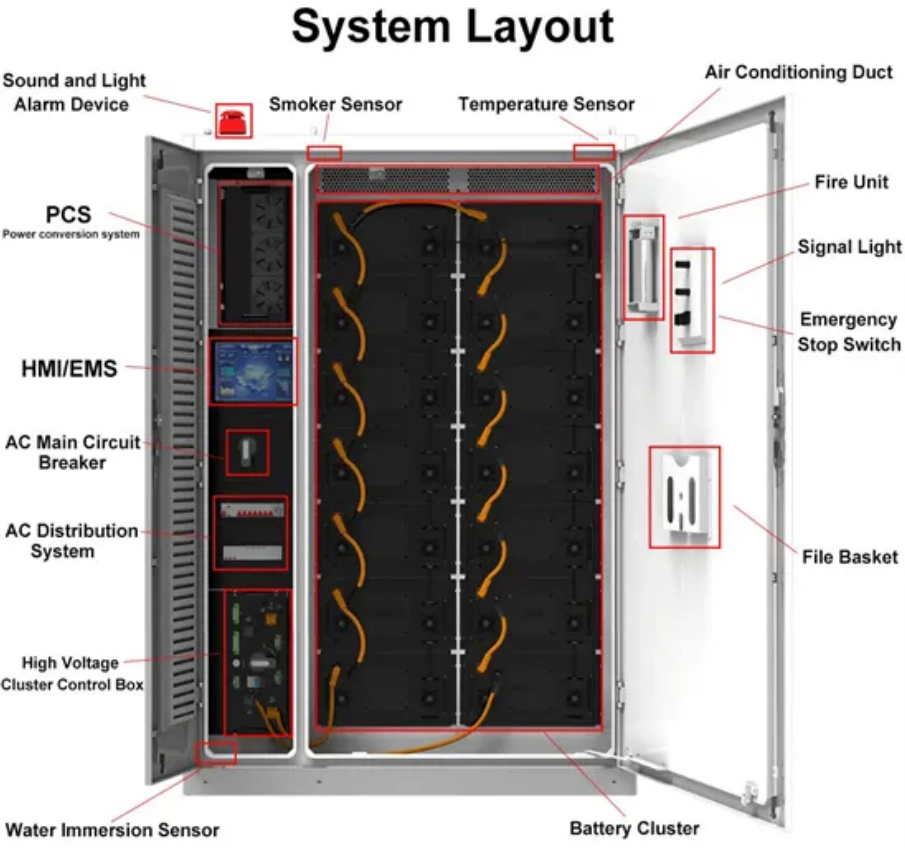

# What is the high and low configuration of solar container lithium battery pack

## Overview

---

Before building, understand the building blocks: LiFePO<sub>4</sub> Cell: Single 3. Think of it as a "battery Lego. " LiFePO<sub>4</sub> Battery Pack: Multiple cells combined to boost voltage (series) or capacity (parallel).

### [12v solar container lithium battery pack arrangement](#)

(See Fig 1: Basic Battery Pack Structure) The enclosure holds all these parts securely and mounts the entire battery system to the EV chassis or boat structure.