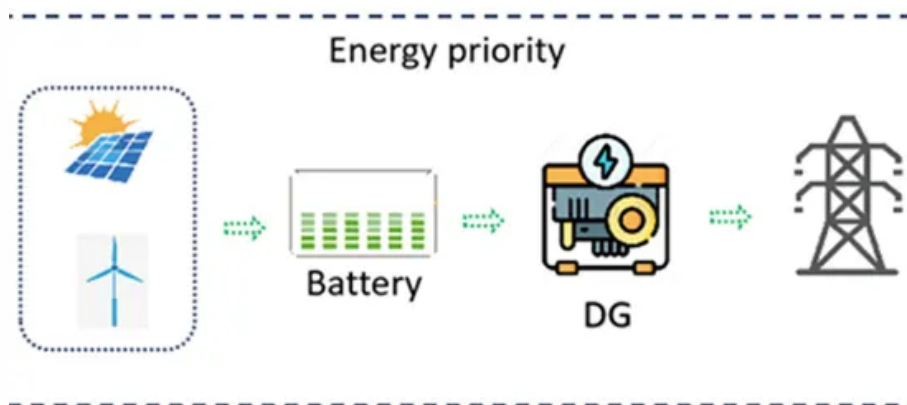

What is the name of a completely black photovoltaic panel