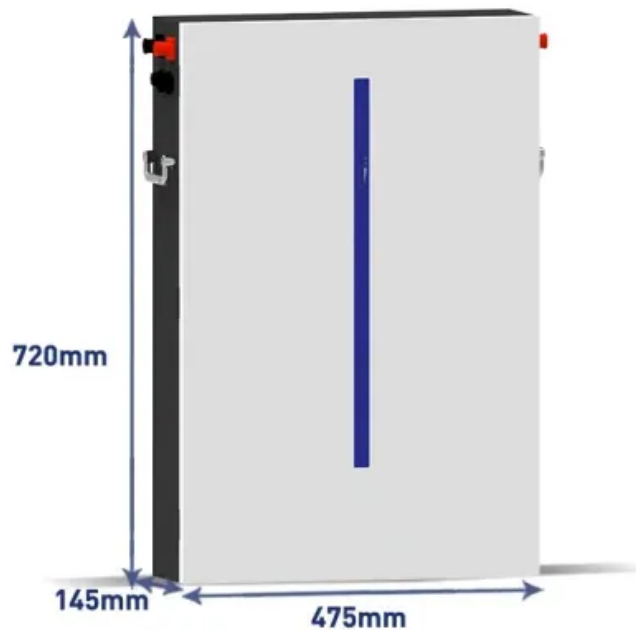

# Which 15MWh photovoltaic energy storage battery cabinet is better in Southern Europe