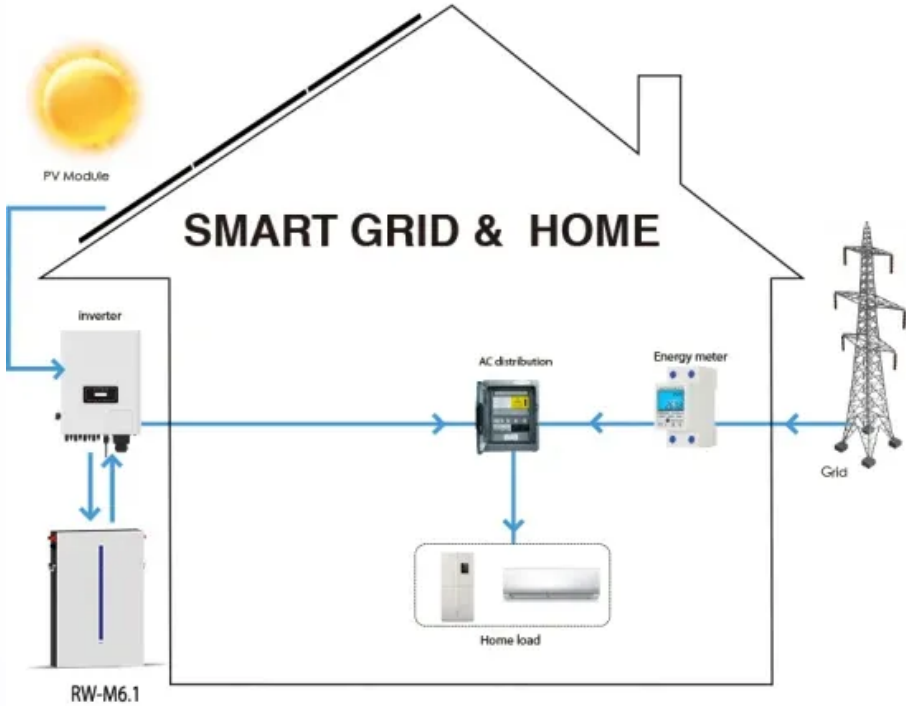

Which outdoor cabinet with a 30kWh capacity is more energy-efficient

Overview

Let's walk through how to optimize efficiency, durability, and cost-effectiveness of your energy cabinet deployment in everyday language, using real-world cases and practical checks. What is an Energy Cabinet?

[30kwh solar-powered modular outdoor cabinet used in fire station](#)

Outdoor energy storage cabinet, with standard configuration of 30 kW/90 kWh, is composed of battery cabinet and electrical cabinet. It can apply to demand regulation and peak

The 30KWh Outdoor Photovoltaic Energy Cabinet is widely used in Communication Base Stations, Smart Cities, Smart Transportation, and Power Systems. In the United States, it supports reliable

[Raleigh Bucket List \(2025\): Top Things To Do In Raleigh!](#)